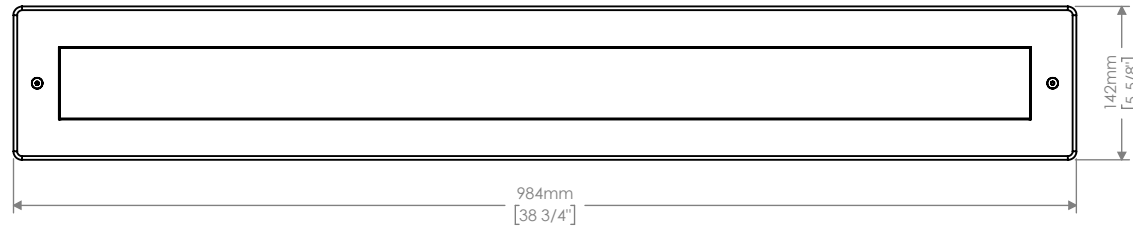

Description : PARADE LB3 RECESSED

Code : AL5285

Scale : 1:7

SHEET 1 OF 2

Revision : 01

DIMENSIONS ARE IN MILLIMETERS [BRACKETED DIMENSIONS ARE IN INCHES]

GRIVEN 

<http://www.griven.com>

Description : PARADE LB3 RECESSED

Code : AL5285 + AL5087

Scale : 1:7

SHEET 2 OF 2

Revision : 01

DIMENSIONS ARE IN MILLIMETERS [BRACKETED DIMENSIONS ARE IN INCHES]

GRIVEN 

<http://www.griven.com>