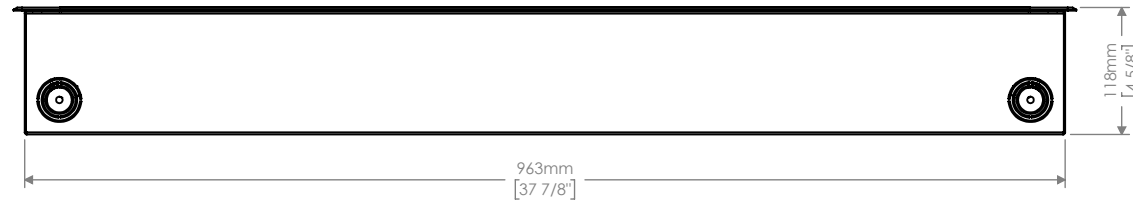

Description : PARADE LB3 RECESSED

Code : AL5285

Scale : 1:7

SHEET 1 OF 2

Revision : 01

DIMENSIONS ARE IN MILLIMETERS [BRACKETED DIMENSIONS ARE IN INCHES]

GRIVEN 

<http://www.griven.com>

Description : PARADE LB3 RECESSED

Code : AL5285 + AL5087

Scale : 1:7

SHEET 2 OF 2

Revision : 01

DIMENSIONS ARE IN MILLIMETERS [BRACKETED DIMENSIONS ARE IN INCHES]

GRIVEN 

<http://www.griven.com>