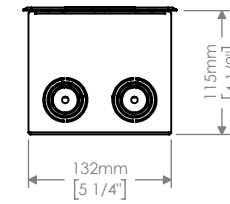

Description : PARADE LB3 RECESSED

Code : AL5285

Scale : 1:7

SHEET 1 OF 2

Revision : 01

DIMENSIONS ARE IN MILLIMETERS [BRACKETED DIMENSIONS ARE IN INCHES]

GRIVEN 

<http://www.griven.com>

Description : PARADE LB3 RECESSED

Code : AL5285 + AL5087

Scale : 1:7

SHEET 2 OF 2

Revision : 01

DIMENSIONS ARE IN MILLIMETERS [BRACKETED DIMENSIONS ARE IN INCHES]

GRIVEN 

<http://www.griven.com>